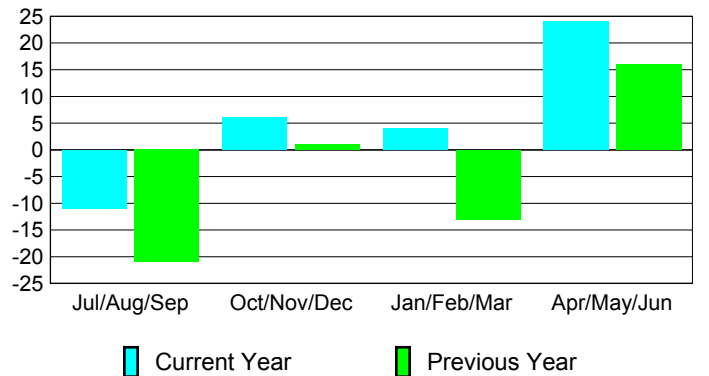

Club Results 2009-2010

Goal, New, Dropped, Gain/Loss

MEMBERSHIP

**Membership Results
2009-2010**

**Membership
2008-2009**

Month	Net Memb Goal	Actual New Memb	Actual Dropped Memb	Gain/Loss of Memb	Gain/Loss of Memb
Jul/Aug/Sep	0	42	-53	-11	-21
Oct/Nov/Dec	0	32	-26	6	1
Jan/Feb/Mar	0	24	-20	4	-13
Apr/May/June	0	48	-24	24	16
Totals	0	146	-123	23	-17

Membership Results 2009-2010

Goal, New, Dropped, Gain/Loss

Comparison of Club Gain/Loss

Current Year Compared to the Previous Year

Comparison of Membership Gain/Loss

Current Year Compared to the Previous Year

YTD Status Quo Clubs 2009-2010

Status Quo Clubs Compared to Status Quo Members

Gender Comparison 2009-2010