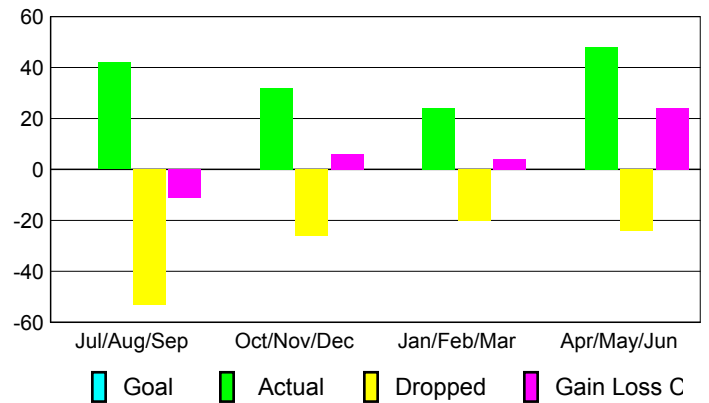

Club Results 2009-2010

Goal, New, Dropped, Gain/Loss

MEMBERSHIP

**Membership Results
2009-2010**

**Membership
2008-2009**

Month	Net Memb Goal	Actual New Memb	Actual Dropped Memb	Gain/Loss of Memb	Gain/Loss of Memb
Jul/Aug/Sep	0	42	-53	-11	-21
Oct/Nov/Dec	0	32	-26	6	1
Jan/Feb/Mar	0	24	-20	4	-13
Apr/May/June	0	48	-24	24	16
Totals	0	146	-123	23	-17

Membership Results 2009-2010

Goal, New, Dropped, Gain/Loss

Comparison of Club Gain/Loss

Current Year Compared to the Previous Year

Comparison of Membership Gain/Loss

Current Year Compared to the Previous Year