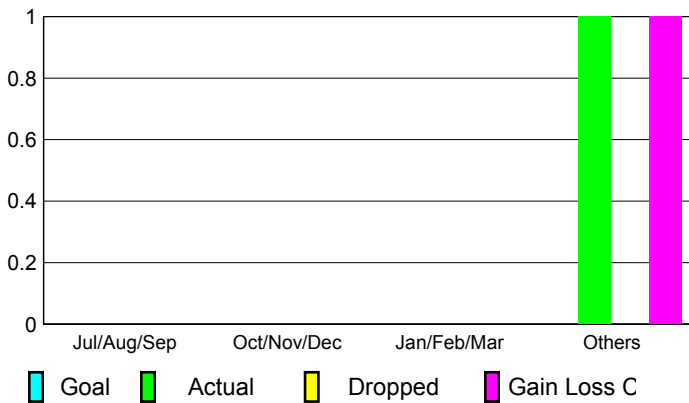

2009-2010 GMT Quarterly Report for District (or Undistricted) **District 110BN**

GMT: **HOWARD PATRICK LEE**

Location: **NETHERLANDS**

GMT CA: **4**

CLUBS

**Club Results
2009-2010**

**Clubs
2008-2009**

Month	New Club Goal	Actual New Clubs	Actual Dropped Clubs	Gain/Loss of Clubs	Gain/Loss of Clubs
Jul/Aug/Sep	0	0	0	0	0
Oct/Nov/Dec	0	0	0	0	0
Jan/Feb/Mar	0	0	0	0	0
Apr/May/June	0	1	0	1	0
Totals	0	1	0	1	0

Club Results 2009-2010

Goal, New, Dropped, Gain/Loss

MEMBERSHIP

**Membership Results
2009-2010**

**Membership
2008-2009**

Month	Net Memb Goal	Actual New Memb	Actual Dropped Memb	Gain/Loss of Memb	Gain/Loss of Memb
Jul/Aug/Sep	0	42	-53	-11	-21
Oct/Nov/Dec	0	32	-26	6	1
Jan/Feb/Mar	0	24	-20	4	-13
Apr/May/June	0	48	-24	24	16
Totals	0	146	-123	23	-17